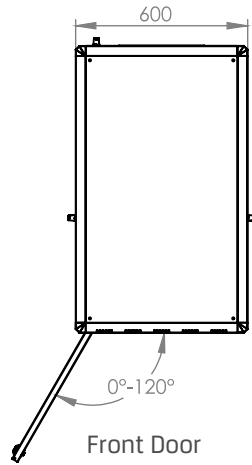

DYNAMIC SERVER CABINET

Technical Drawing

Top View

Bottom View

Front Door
Opening Angle

Top Inside View

Front View

Side View

Rear View

Dimensions in
Width & Height

Note: Castors shown fitted for illustration only.

Part Number

Item Code	Manufacturer Code	Product Description	Height	Width	Depth
824345	LN-FS26U6010-BL-231-S	19" Server Cabinet	26U	600mm	1000mm

DYNAMIC SERVER CABINET

Technical Drawing