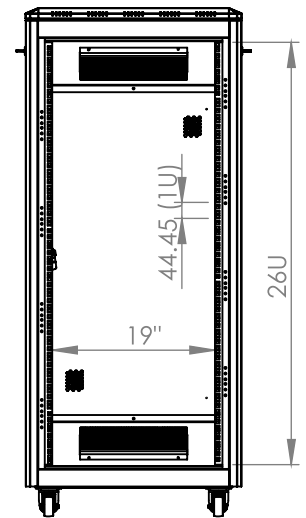

DYNAMIC SERVER CABINET

Technical Drawing

Top View

Bottom View

Front Door
Opening Angle

Top Inside View

Front View

Side View

Rear View

Dimensions in
Width & Height

Note: Castors shown fitted for illustration only.

Part Number

Item Code	Manufacturer Code	Product Description	Height	Width	Depth
824345	LN-FS26U6010-BL-231-S	19" Server Cabinet	26U	600mm	1000mm

DYNAMIC SERVER CABINET

Technical Drawing