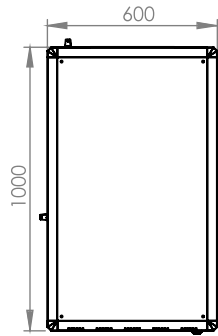

DYNAMIC SERVER CABINET

Technical Drawing

Top View

Bottom View

Front Door
Opening Angle

Top Inside View

Front View

Side View

Rear View

Dimensions in
Width & Height

Note: Castors shown fitted for illustration only.

Part Number

Item Code	Manufacturer Code	Product Description	Height	Width	Depth
824345	LN-FS26U6010-BL-231-S	19" Server Cabinet	26U	600mm	1000mm

DYNAMIC SERVER CABINET

Technical Drawing