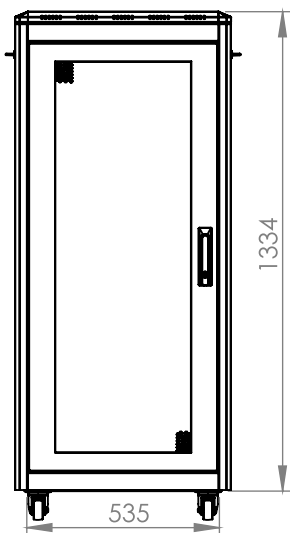

DYNAMIC SERVER CABINET

Technical Drawing

Top View

Bottom View

Front Door
Opening Angle

Top Inside View

Front View

Side View

Rear View

Dimensions in
Width & Height

Note: Castors shown fitted for illustration only.

Part Number

Item Code	Manufacturer Code	Product Description	Height	Width	Depth
824345	LN-FS26U6010-BL-231-S	19" Server Cabinet	26U	600mm	1000mm

DYNAMIC SERVER CABINET

Technical Drawing