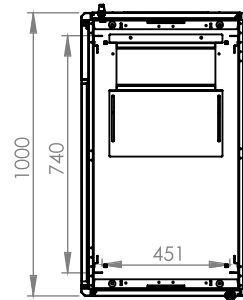

DYNAMIC SERVER CABINET

Technical Drawing

Top View

Bottom View

Front Door
Opening Angle

Top Inside View

Front View

Side View

Rear View

Dimensions in
Width & Height

Note: Castors shown fitted for illustration only.

Part Number

Item Code	Manufacturer Code	Product Description	Height	Width	Depth
824345	LN-FS26U6010-BL-231-S	19" Server Cabinet	26U	600mm	1000mm

DYNAMIC SERVER CABINET

Technical Drawing